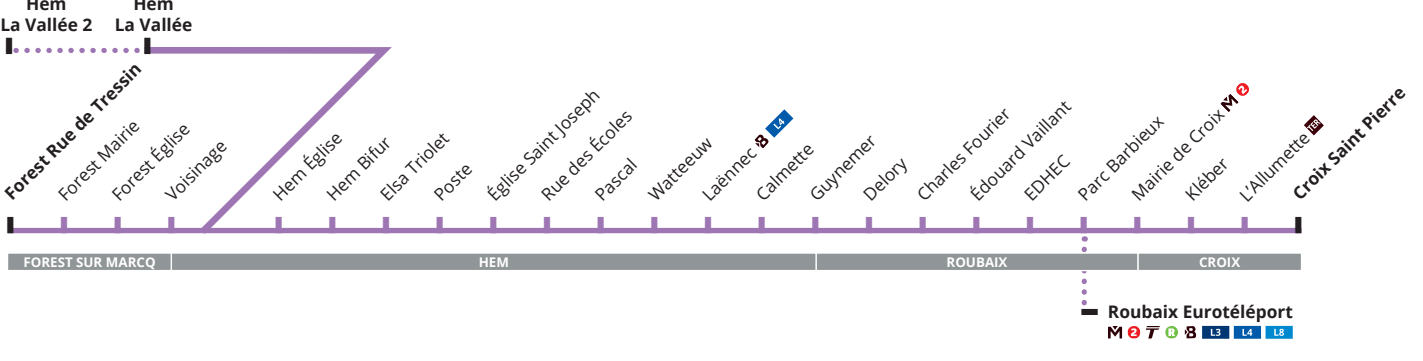

Horaires hiver 2019 à partir du 28 janvier 2019

Croix Saint Pierre

EDHEC

Laënnec

Hem La Vallée / Forest Rue de Tressin

36 Vers Croix Saint Pierre

CORRESPONDANCES

36 Du lundi au vendredi en période scolaire

Table of departure times for the 36 line during the school period, listing stations from Forest Rue de Tressin to Croix Saint Pierre.

Table of arrival times for the 36 line during the school period, listing stations from Hem La Vallée 2 to Croix Saint Pierre.

36 Du lundi au vendredi - vacances scolaires

Table of departure times for the 36 line during school holidays, listing stations from Forest Rue de Tressin to Croix Saint Pierre.

Table of arrival times for the 36 line during school holidays, listing stations from Hem La Vallée 2 to Croix Saint Pierre.

36 Samedi

Table of departure times for the 36 line on Saturdays, listing stations from Forest Rue de Tressin to Croix Saint Pierre.

Table of arrival times for the 36 line on Saturdays, listing stations from Hem La Vallée 2 to Croix Saint Pierre.

36 Dimanche et jours fériés

Table of departure times for the 36 line on Sundays and public holidays, listing stations from Forest Rue de Tressin to Croix Saint Pierre.

ilëvia LES TRANSPORTS DE LA MEL Bienvenue dans votre nouveau réseau des transports de la MEL

+ de 2000 collaborateurs ilëvia à votre service sur le terrain

180 Points Pass Pass

500m C'est la distance maximum qui sépare d'une station 95,5% des habitants de la MEL.

7 agences ilëvia

1,65€ Le Trajet Unitaire

+ d'1 million

de façons de combiner le Bus, le Métro, le Tram, le TER, le Transport sur Réservation, le Covoiturage, le Vélo et tous les services ilëvia !

Tarifs, Horaires et Titres de Transport sur ilëvia.fr